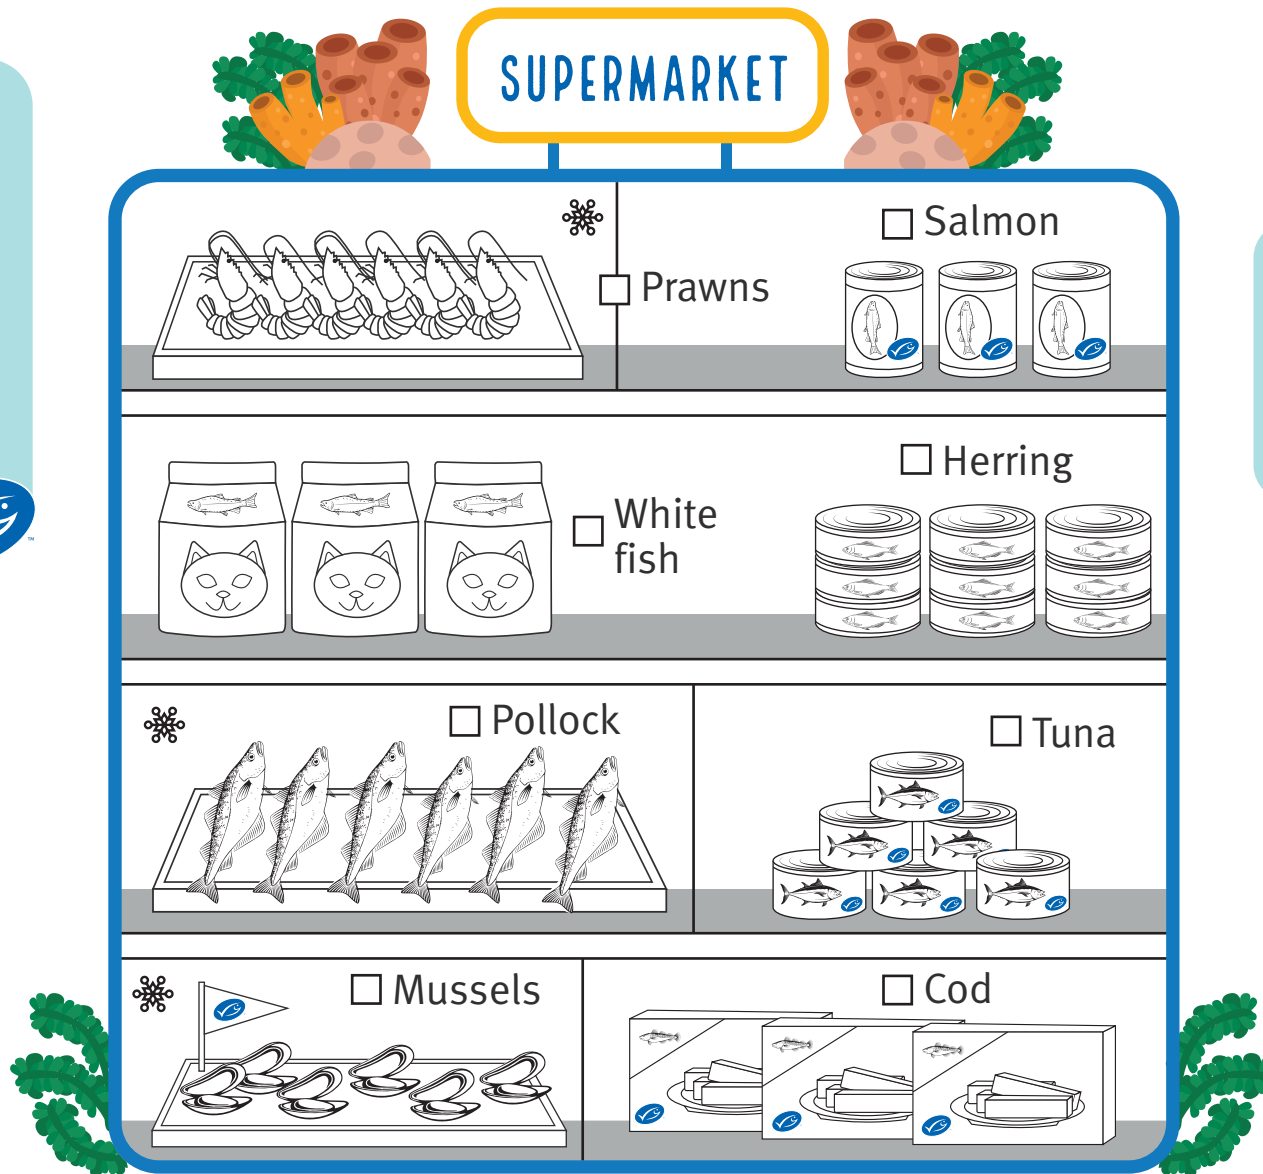

# BE A FISH DETECTIVE

I need your help, fellow Wild Ocean Explorers! I need to know if there are fish in the supermarkets that have this little blue fish label on them.

Can you see the MSC logo on products like these when you go to your local shop?

## SUPERMARKET

The label means the fish were caught in a way that is best for our oceans and sea creatures.